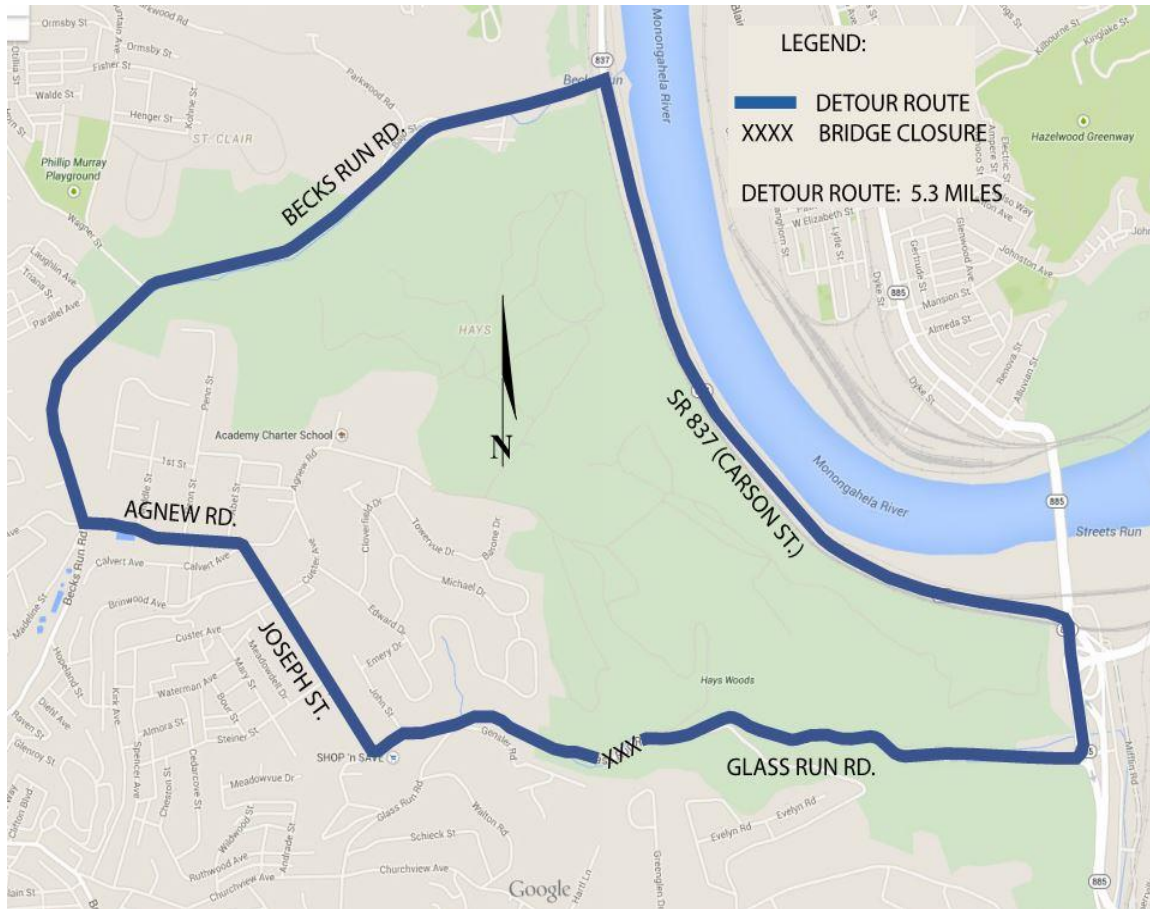

Detour Route for Bridge JV #442

Glass Run Road over Glass Run